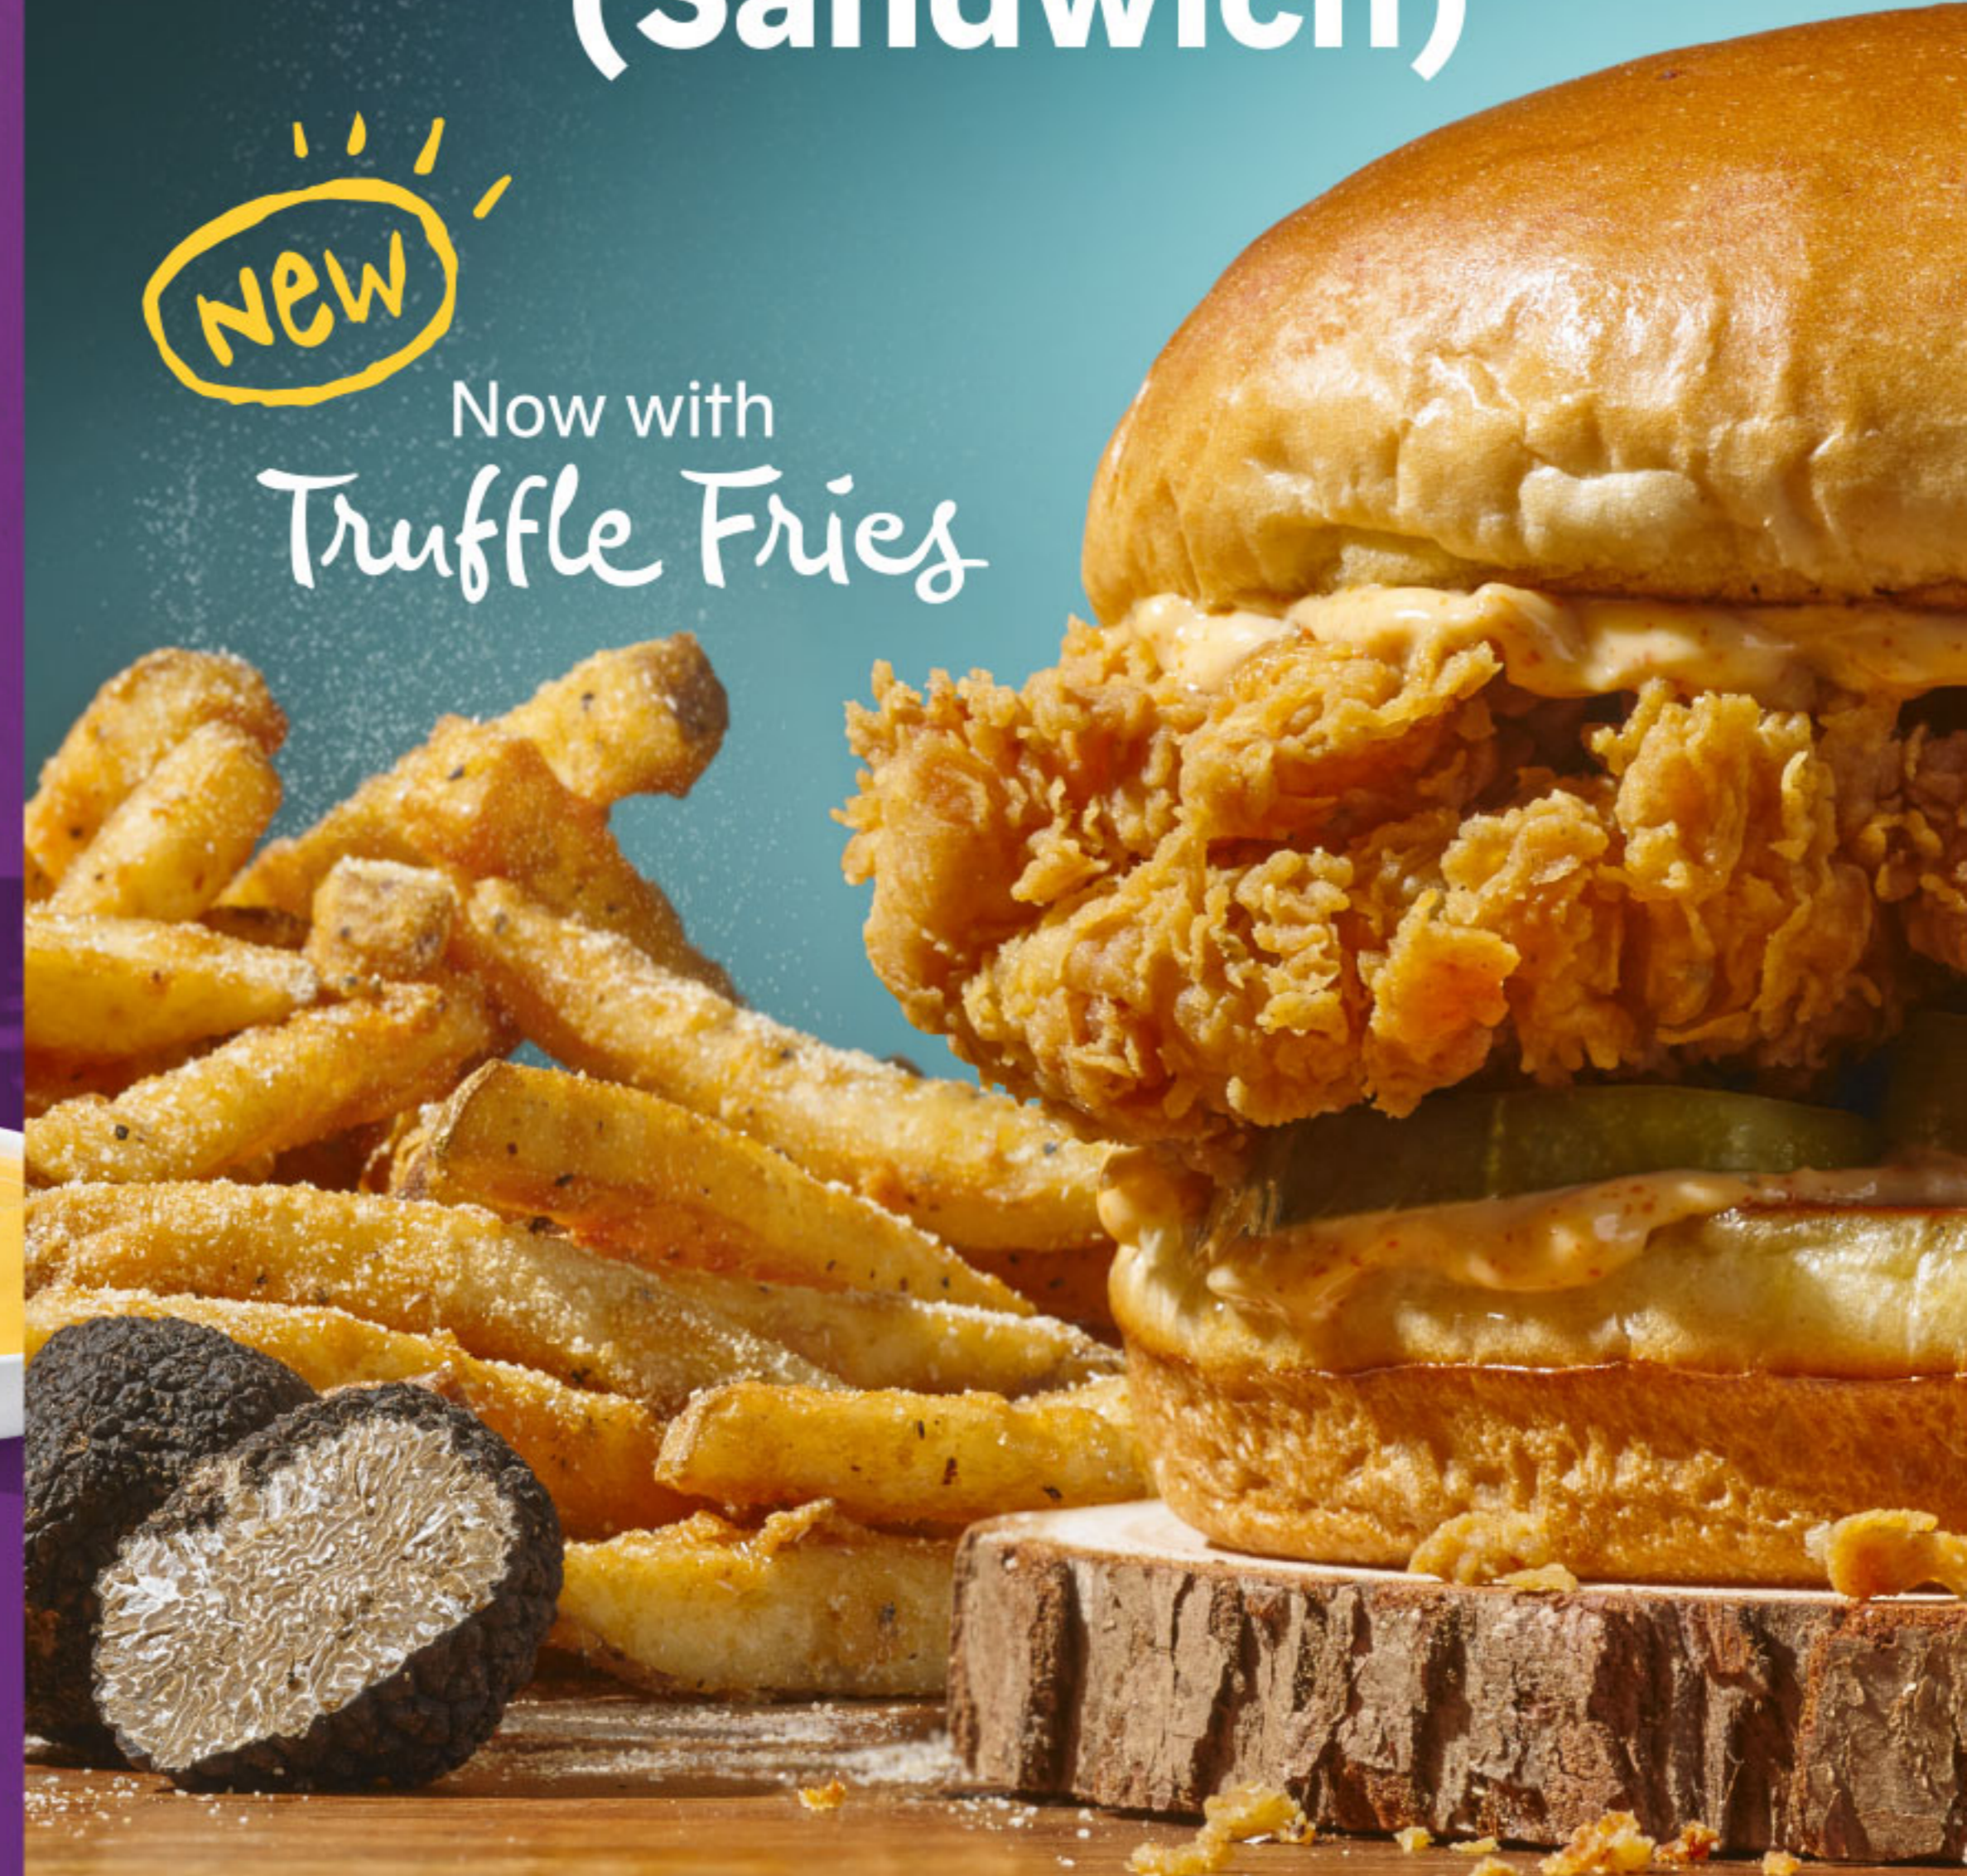

Snack Boxes

**Tenders N'
Shrooms Box**
$6.90

- 3pc Tenders
- 6pc Crispy Mushroom

**Chick N'
Cheese Box**
$7.90

- 3pc Tenders
- 1 Large Cheese Fries

**Drumlets N'
Cheese Box**
$7.90

- 4pc Drumlets
- 1 Mac & Cheese

Love that Chicken (Sandwich)

NEW

Now with
Truffle Fries

Terms & Conditions:
Limited Time Only. Dine-in or Takeaway only. Not valid with any other promotional offers. Food images are for illustration purposes only.

POPEYES

Official Partner:

Offer is valid for a limited time only.
Food images are for illustration purposes only.
[popeyes.com.sg](https://www.popeyes.com.sg) [PopeyesSGP](#) [Popeyes.sg](#) [Popeyes](#)
TM & © 2021 Popeyes Louisiana Kitchen, Inc. All rights reserved. Used under license.